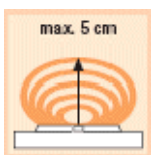

Close-range sensor

Reach

NF 50 UP

Prod. No.	752118
Dimensions (h x w x d)	81 x 81 x 55 mm
Output	1000 W max. (e. g. filament bulbs) 500 VA max. (e. g. fluorescent lamp)
Voltage	230 – 240 V / 50 Hz 3-wire connection (L,L',N) not suitable for use in 2-way circuits
Angle of coverage	at close range
Reach	5 cm max.
Twilight setting	–
Time setting	–
Manual override	–
Permanently OFF	–
LED	Orientation light
Enclosure	IP 20
Protection class	II
Accessories	including 